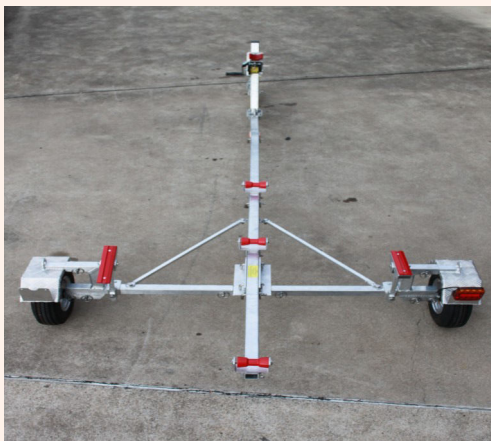

“VINDY TOURER”

DEMOUNTABLE ALLOY TRAILER

LIGHT & EASY TO STORE --- GOES TOGETHER WITH EASE

Specifications

Weight (Tare)	45kgs
Gross Trailerable Mass	300kgs
Max Boat Length	3.8MTR
Max Rated Speed	80KPH
LED Light Board	. . or . .	Boat or Removable LED Light & leads
Rated Shackle & Safety Chain		

Features

STRUCTURAL ALUMINIUM FRAME	ALLOY ADJUSTING BRACKETS	ALLOY CHECKERPLATE MUDGUARDS
GEARED WINCH WITH ROPE.	LED LIGHTS.	STUB AXLES COATED WITH SA5 COATING .
S/STEEL PINS & “R “ CLIPS	8 INCH INTEGRAL WHEELS & HOLDEN BEARINGS
MAGNALENE KEEL ROLERS ON ALLOY BRACKETS	FRONT & BACK REFLECTORS